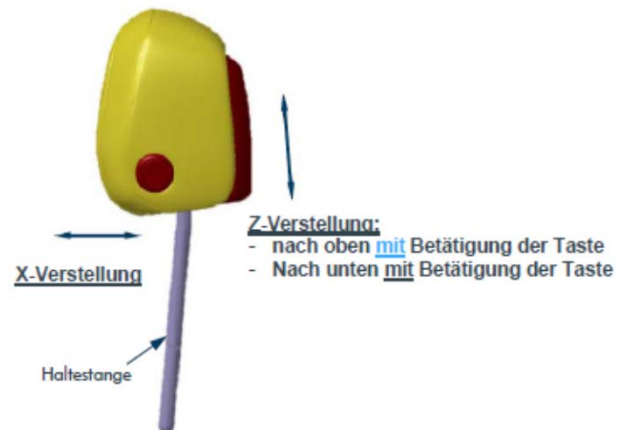

Measure: *Change of operating concept for head restraints*

Beschreibung / Description:

Alt / Old

Neu / New

Press button for both directions

Modellpflege / Model upgrading MJ 2018

Modell / model: *Passat*

Anlage / Attachment: *5*