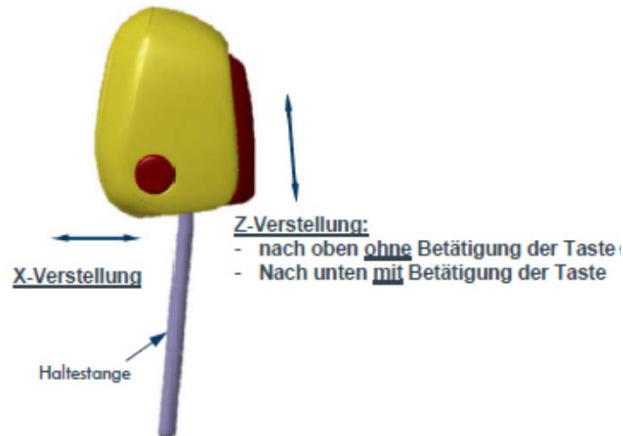

Measure: *Change of operating concept for head restraints*

Beschreibung / Description:

Alt / Old

Neu / New

Press button for both directions

Modellpflege / Model upgrading MJ 2018

Modell / model: *Passat*

Anlage / Attachment: *5*